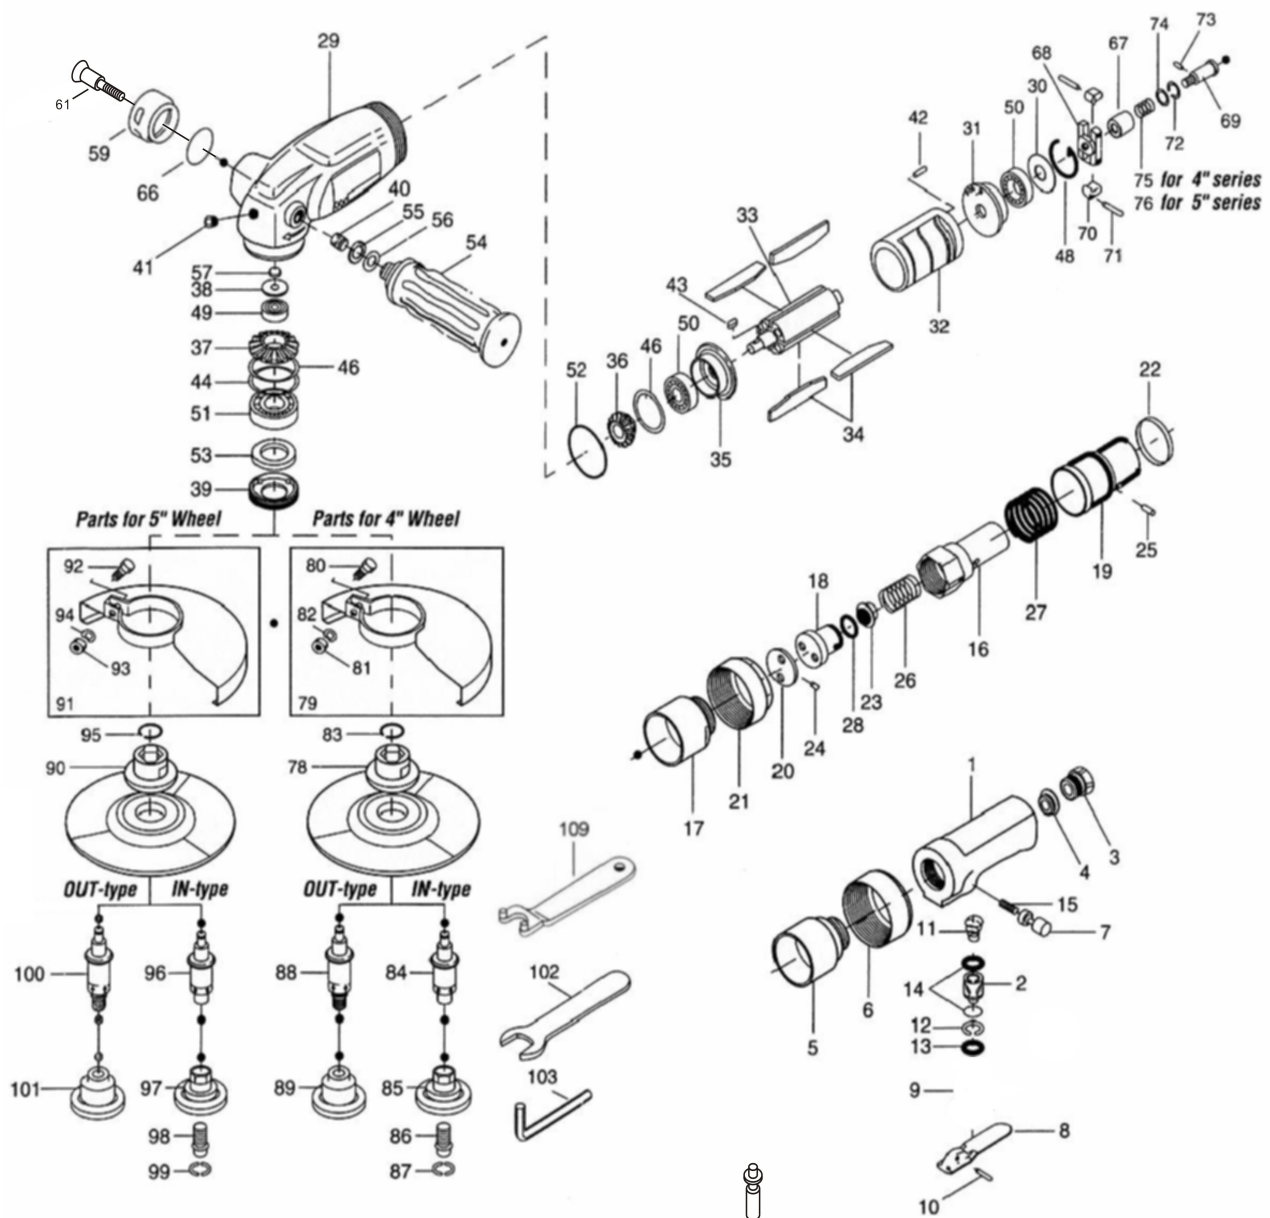

UAG4032 & UAG5032

No.	Part No.	Desc	Q'ty	No.	Part No.	Desc	Q'ty	No.	Part No.	Desc	Q'ty
1	A-104001	Handle (Lever Type)	1	34	A-104031	Vane	4	75	A-104060	4"Sering Spring (11.5*11)	1
2	A-104002	Valve Bushing	1	35	A-104032	Front Plate	1	76	A-105001	5"Sering Spring (11.5*12)	1
3	A-104003	Air Lnlr Bushing	1	36	A-104033	Driving Gear	1	78	A-104061	Wheel Holder Flange	1
4	A-104004	Filter	1	37	A-104034	Driven Gear	1	79	A-104062	Wheel Guard	1
5	A-104005	Valve Body Connector	1	38	A-104035	Casing Rear Cover	1	80	A-104063	Head Bolt (M5*18)	1
6	A-104006	Valve Body Nut	1	39	A-104036	Casing Front Cover	1	81	A-104064	Nut (M5)	1
7	A-104007	Safety Pin	1	40	A-104037	Heli Sert (8*1D)	1	82	A-905055	Spring Washer (S5)	1
8	A-104008	Valve Lever	1	41	A-905054	Oiler	1	83	A-104065	Snap Ring (16*1)	1
9	A-104009	Valve	1	42	A-104038	Roll Pin (3*10)	1	84	A-104066	Wheel Spindle (M8*1.25P)(4")	1
10	A-104010	Roll Pin (3.5*20)	1	43	A-104039	Key (3*8)	1	85	A-104067	Wheel Nut Flange (5/8")(4")	1
11	A-104011	Cong Spring (10*16*16)	1	44	A-104040	Spacer (35*31*0.5)	1	86	A-104068	Hex Bolt (M8*18)	1
12	A-104012	Snap Ring (R18)	1	46	A-104041	Adiusting Spacer (35*31*t)	2	87	A-104069	Snap Ring (R14)	1
13	P-007020	O-Ring (7*2)	1	48	A-104042	Snap Ring (30*1)	1	88	A-104070	Wheel Spindle (3/8"*24UNF)(4")	1
14	P-013615	O-Ring (13.6*1.5)	2	49	A-104043	Bearing (606ZZ)	1	89	A-104071	Wheel Nut Flange (3/8"*24UNF)(4")	1
15	A-104013	Spring (6*18)	1	50	A-104044	Bearing (629ZZ)	2	90	A-105002	Wheel Holder Flange	1
16	A-104014	Valve Body	1	51	A-104045	Bearing (6202ZZ)	1	91	A-105003	Wheel Guang	1
17	A-104015	Valve Body Connector	1	52	P-039620	O-Ring (39.6*2)	1	92	A-104063	Head Bolt (M5*18)	1
18	A-104016	Valve	1	53	A-104046	Felt Ring (22*32*4)	1	93	A-104064	Nut (M5)	1
19	A-104017	Valve Handle	1	54	A-104047	Dead Haddle	1	94	A-905055	Spring Washer (S5)	1
20	A-104018	Valve Bushing	1	55	A-104048	Washer (M8)	1	95	A-104065	Snap Ring (16*1)	1
21	A-104019	Valve Body Nut	1	56	A-104049	Spring Washer (S8)	1	96	A-104066	Wheel Springle (M8*1.25P)(5")	1
22	A-104020	Band	1	57	A-104050	Snep Ring (S6)	1	97	A-105004	Wheel Nut Flange (7/8")	1
23	A-104021	Filter	1	59	A-104051	Exhaust Stack	1	98	A-104068	Hex Bolt (M8*18)	1
24	A-104022	Pin (3*6)	1	61	A-104052	Muffler Stem Assembly	1	99	A-104069	Snap Ring (R14)	1
25	A-104023	Roll Pin (4*11)	1	66	P-024220	O-Ring (24.2*2)	1	100	A-104070	Wheel Spindle (3/8"*24UNF)(5")	1
26	A-104024	Spring (18*25)	1	67	A-104053	Governor Valve	1	101	A-105005	Wheel Nut Flange (3/8"*34UNF)(5")	1
27	A-104025	Spring (34*20)	1	68	A-104054	Governor Cage	1				
28	P-013616	O-Ring (13.6*1.6)	1	69	A-104055	Governor Spindle	1				
29	A-104026	Caring	1	70	A-104056	Governor Weight	2				
30	A-104027	Rear Plate Spacer	1	71	R-852014	Roll Pin (3*18)	2				
31	A-104028	Rear Plate	1	72	A-104057	Adiusting Spacer (12*8*t)	1				
32	A-104029	Cylinder	1	73	A-104058	Pin (2.5*5)	1				
33	A-105030	Rotor	1	74	A-104059	Spacer (12*8.6*1.5)	1				