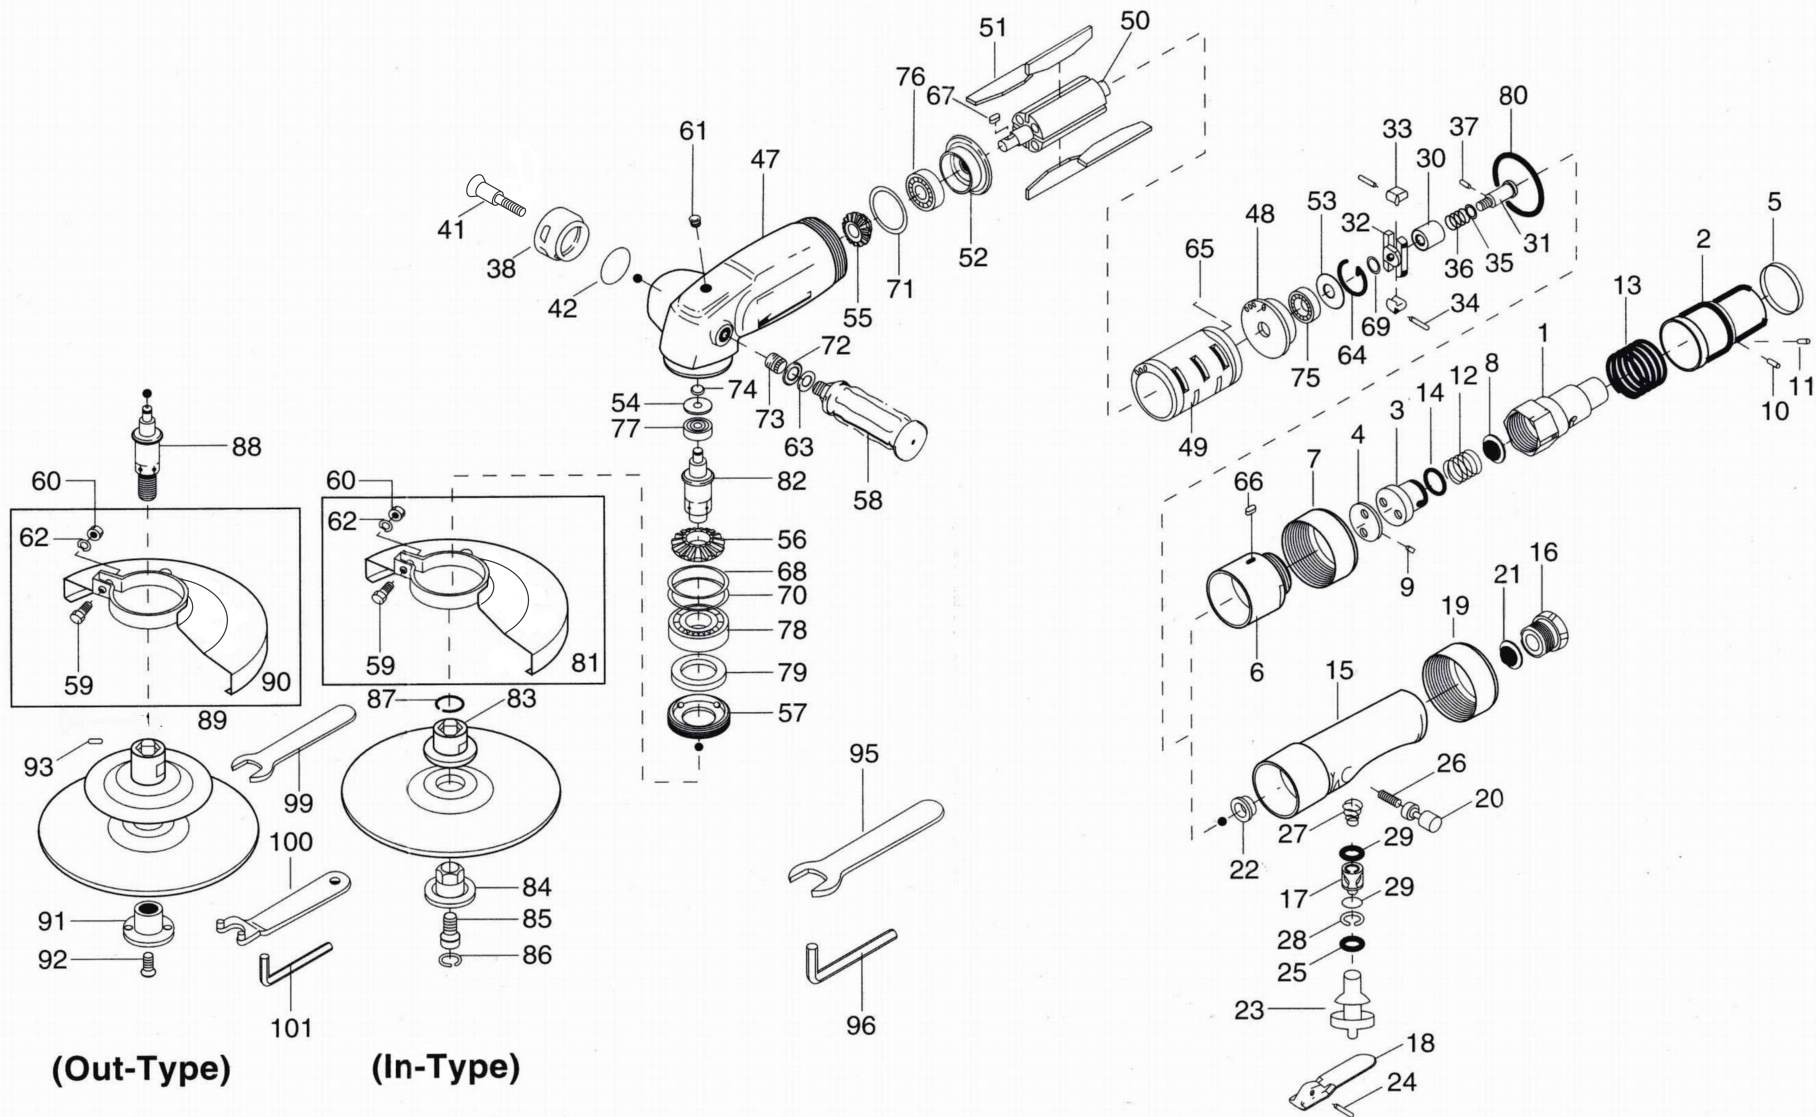

UAG7032 & UAG7033

MODEL:AG-107(AC)(AM)(BC)(BM)

| No. | Part No. | Desc | Q'ty | No. | Part No. | Desc | Q'ty | No. | Part No. | Desc | Q'ty | No. | Part No. | Desc | Q'ty |
|-----|----------|-----------------------|------|-----|----------|------------------------|------|-----|----------|--------------------|------|-----|----------|-----------------------------|------|
| 1 | A-107001 | Valve Body | 1 | 25 | P-007020 | O-Ring (7*2) | 2 | 55 | A-107036 | Driving Gear | 1 | 79 | A-107055 | Flatring (28*42*5) | 1 |
| 2 | A-107002 | Valve Handle | 1 | 26 | A-104013 | Spring (6*18) | 1 | 56 | A-107037 | Driven Gear | 1 | 80 | P-049520 | O-Ring (49.5*2) | 1 |
| 3 | A-107003 | Valve | 1 | 27 | A-104011 | Cone Spring (10*16*16) | 1 | 57 | A-107038 | Casing Front Cover | 1 | 81 | A-107056 | Wheel Gusrd | 1 |
| 4 | A-107004 | Valve Seat | 1 | 28 | A-104012 | Snap Ring (R18) | 1 | 58 | A-107039 | Dead Handle | 1 | 82 | A-107057 | Wheel Spindle (In)(M10*1.5) | 1 |
| 5 | A-107005 | Band | 1 | 29 | P-013615 | O-Ring (13.6*1.5) | 2 | 59 | A-107040 | Head Bolt (M6*22) | 1 | 83 | A-107058 | Wheel Holder Flange | 1 |
| 6 | A-107006 | Handle Body Connector | 1 | 30 | A-107019 | Governor Valve | 1 | 60 | A-107041 | Nut (M6) | 1 | 84 | A-107059 | Wheel Nut Flange | 1 |
| 7 | A-107007 | Valve Body Nut | 1 | 31 | A-107020 | Governor Spindle | 1 | 61 | | Oiler | 1 | 85 | A-107060 | Hex Bolt (M10*20) | 1 |
| 8 | A-107008 | Filter | 1 | 32 | A-107021 | Governor Cage | 1 | 62 | R-852024 | Spring Washer (S6) | 1 | 86 | A-107061 | Snap Ring (R17) | 1 |