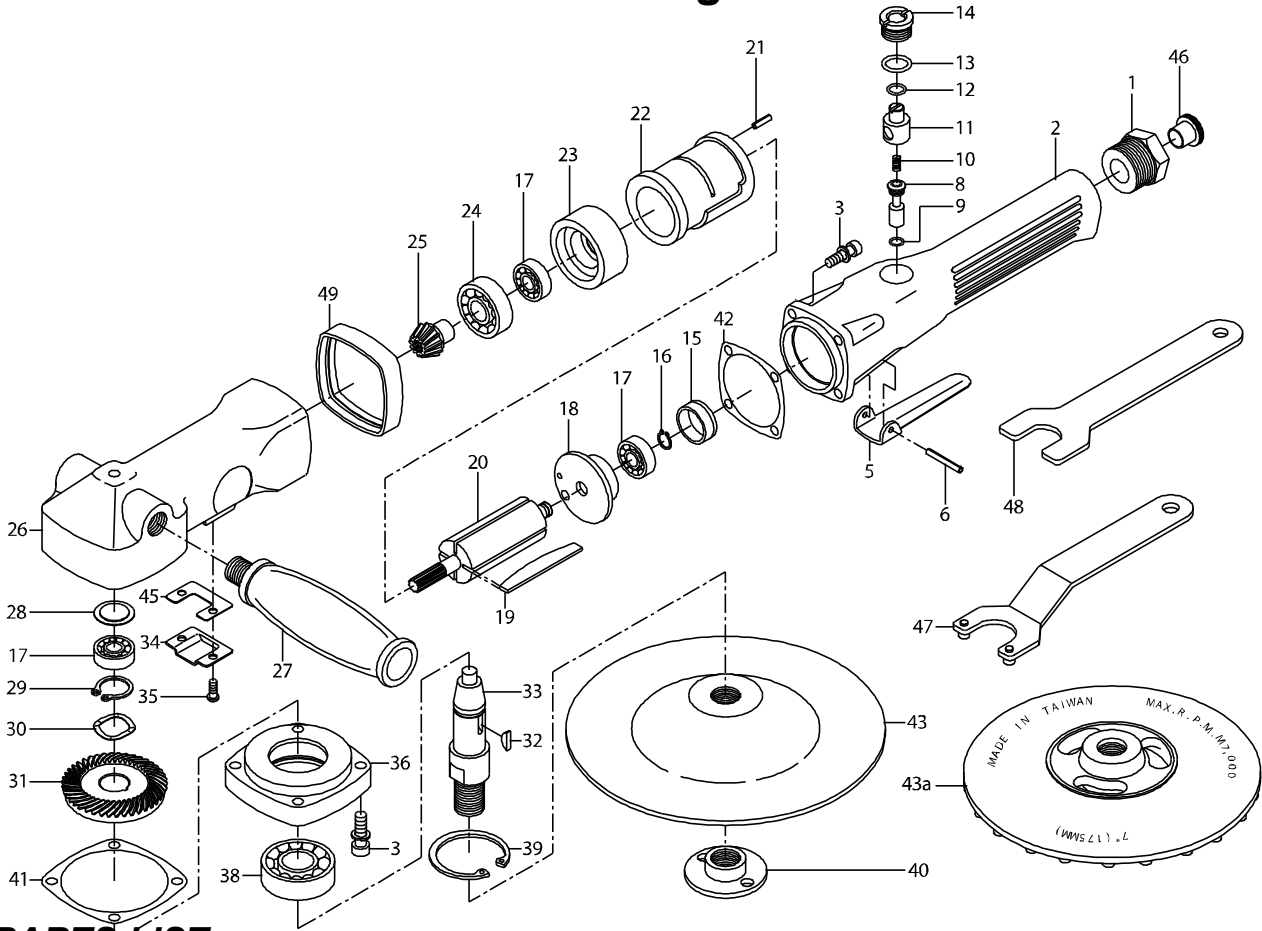

UAS7033 7" Air Angle Sander / Polisher

PARTS LIST

★ : Consuming Part

Item No.	Part No.	Description	Qty.	Item No.	Part No.	Description	Qty.
1	829001	Hose Adapter	1	28	829028	Bearing Plate	1
2	829002	Valve Body	1	29	C17	Retaining Ring	1
3	CAP016	Cap Screw	8	30	WW17	Wave Washer	1
5	829005	Lever	1	★ 31	829031	Bevel Gear (Sander)	1
6	SP026	Spring Pin	1	★ 31a	830031	Bevel Gear (Polisher)	1
8	829008	Valve Stem	1	32	KR002	Key	1
9	OR034	O-Ring	1	33	829033	Gear Shaft (5/8"-11)	1
10	S023	Spring	1	33a	829033a	Gear Shaft (M14)	1
11	829011	Air Regulator	1	34	829034	Exhaust Deflector	1
12	OR030	O-Ring	1	35	TP4X8	Screw	2
13	OR021	O-Ring	1	36	829036	Housing Cap	1
14	829014	Valve Screw	1	38	B6203ZZ	Ball Bearing	1
15	829015	Bearing Rubber Cap	1	39	R40	Retaining Ring	1
16	C8	Retaining Ring	1	40	829040	Pad Nut(5/8-11)	1
17	B608ZZ	Ball Bearing	3	40a	829040M	Pad Nut(M14)	1
18	829018	Rear Plate	1	★ 41	829041	Gasket	1
★ 19	829019	Rotor Blade	4	★ 42	829042	Gasket	1
20	829020	Rotor (Sander)	1	43	829043	7" Sanding Pad (5/8-11)	1
20a	830020	Rotor (Polisher)	1	43a	829053	7" Rubber Pad (5/8-11)	1
21	SP025	Spring Pin	1	43b	829043a	7" Sanding Pad (M14)	1
22	829022	Cylinder	1	43c	830044	Wool Puff	1
23	829023	Front Plate	1	45	829045	Gasket	1
24	B6201	Ball Bearing	1	46	829046	Plastic Cover	1
★ 25	829025	Pinion Gear (Sander)	1	47	829047	Disc Spanner	1
★ 25a	830025	Pinion Gear (Polisher)	1	48	829048	Stop Spanner	1
26	829026	Motor Housing	1	49	829049	Rubber	1
27	829027	Dead Handle	1				