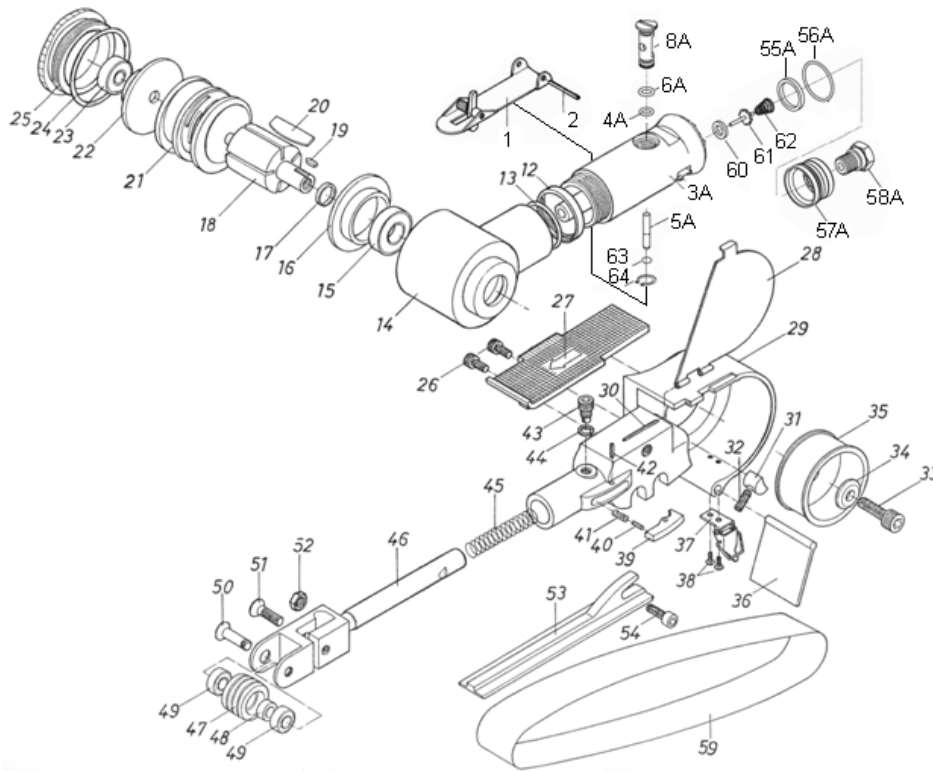

AIR BELT SANDER

(20*520mm)

No.	Part No.	Description	Q'ty	No.	Part No.	Description	Q'ty
1	707F001	Throttle Lever	1	35	707F035	Driver Pulley	1
2	707F002	Lever Pin	1	36	707F036	Dust Cover	1
3A	707F003A	Motor Housing	1	37	707F037	Cover Latch	1
4A	707F004A	O-Ring	1	38	707F038	Cap Screw	2
5A	707F005A	Valve Stem	1	39	707F039	Tension Bar	1
6A	707F006A	O-Ring	1	40	707F040	Lever Pin	1
8A	707F008A	Air Controller	1	41	707F041	Spring	1
12	707F012	Lock Nut	1	42	707F042	Lever Pin	1
13	707F013	O-Ring	1	43	707F043	Screw	1
14	707F014	Housing	1	44	707F044	Washer	1
15	707F015	Ball Bearing	1	45	707F045	Tension Spring	1
16	707F016	Front End Plate	1	46	707F046	Tension Arm	1
17	707F017	Spacer	1	47	707F047	Idle Pulley	1
18	707F018	Rotor	1	48	707F048	Collar	1
19	707F019	Sunk Key	1	49	707F049	Ball Bearing	2
20	707F020	Rotor Blade	5	50	707F050	Screw	1
21	707F021	Cylinder	1	51	707F051	Screw	1
22	707F022	Rear Plate	1	52	707F052	Lock Nut	1
23	707F023	Ball Bearing	1	53	707F053	Shoe	1
24	707F024	O-Ring	1	54	707F054	Screw	1
25	707F025	Motor Nut	1	55A	707F055A	Sliencer	1
26	707F026	Set Screw	2	56A	707F056A	O-Ring	1
27	707F027	Finger Plate	1	57A	707F057A	Air Deflector	1
28	707F028	Wheel Cover Lid	1	58A	707F058A	Air Inlet	1
29	707F029	Wheel Cover Incl. Spacer	1	59	707F059	Grinding Belt	1
30	707F030	Roll Pin	1	60	707F060	Seal	1
31	707F031	Lock Pin	1	61	707F061	Valve Stem	1
32	707F032	Set Screw	1	62	707F062	Spring	1
33	707F033	Lock Nut	1	63	707F063	O-Ring	1
34	707F034	Washer	1	64	707F064	Snap Ring	1