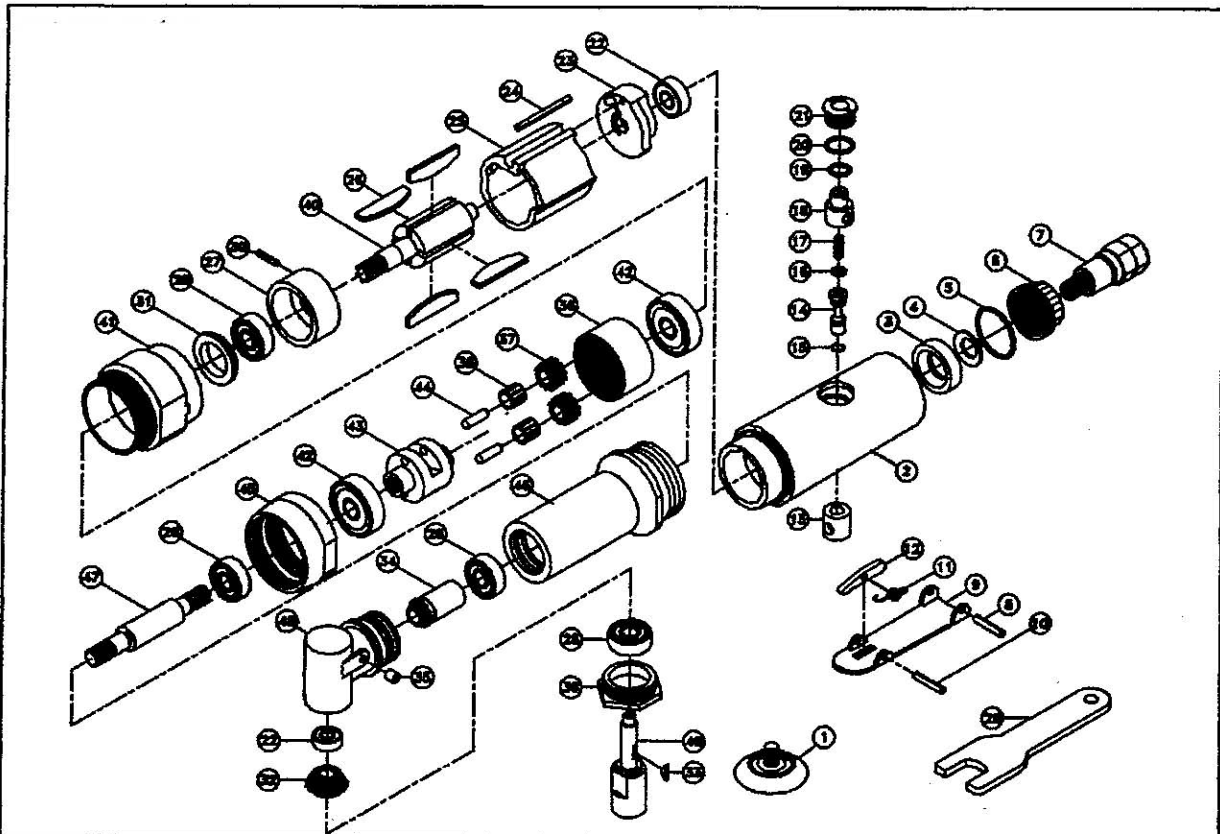

# UAS3933

ITEM NO.	PART NO.	DESCRIPTION	QTY	ITEM NO.	PART NO.	DESCRIPTION	QTY
1	01610B	3" Sanding Pad	1	26	96127	Rotor Blade	4
2	96101	Motor Housing	1	27	96128	Front End Plate	1
3	96102	Silencer	1	28	96129	Ball Bearing (608)	4
4	96103	Washer	1	29	96133	Spanner Wrench (11mm)	1
5	96104	"O"-Ring	1	30	96135	Pin	1
6	96105A	Deflector	1	31	96137	Rubber Gasket	1
7	96106A3	Air Inlet	1	32	96203H	Bevel Gear	1
8	96108	Lever Pin	1	33	96204A	Key	1
9	96109	Throttle lever	1	34	96206H	Pinion	1
10	96110	Pin	1	35	96208	Grease Fitting	1
11	96111	Spring	1	36	98304	Annular Gear	1
12	96112	Stop Rod	1	37	98305	pinion Gear	2
13	96113	Valve Bushing	1	38	98306	Needle Bearing	2
14	96114	Valve Stem	1	39	993AS01	Clamp Nut	1
15	96115	"O"-Ring	1	40	99301	Rotor	1
16	96116	"O"-Ring	1	41	99302AS	Housing Lock Ring	1
17	96117	Spring	1	42	99303	Ball Bearing (6001)	2
18	96118	Regulator	1	43	99304	Gear Complete	1
19	96119	"O"-Ring	1	44	99305	Pin	2
20	96120	"O"-Ring	1	45	99306AS	Coupling	1
21	96121	Valve Screw	1	46	99307AS	Socket	1
22	96122	Ball Bearing (696)	2	47	99308AS	Transmission Shaft	1
23	96123	Rear End Plate	1	48	99309	AngleHead Housing	1
24	96124	Cylinder Pin	1	49	99310AS	Spindle	1
25	96125	Cylinder	1				